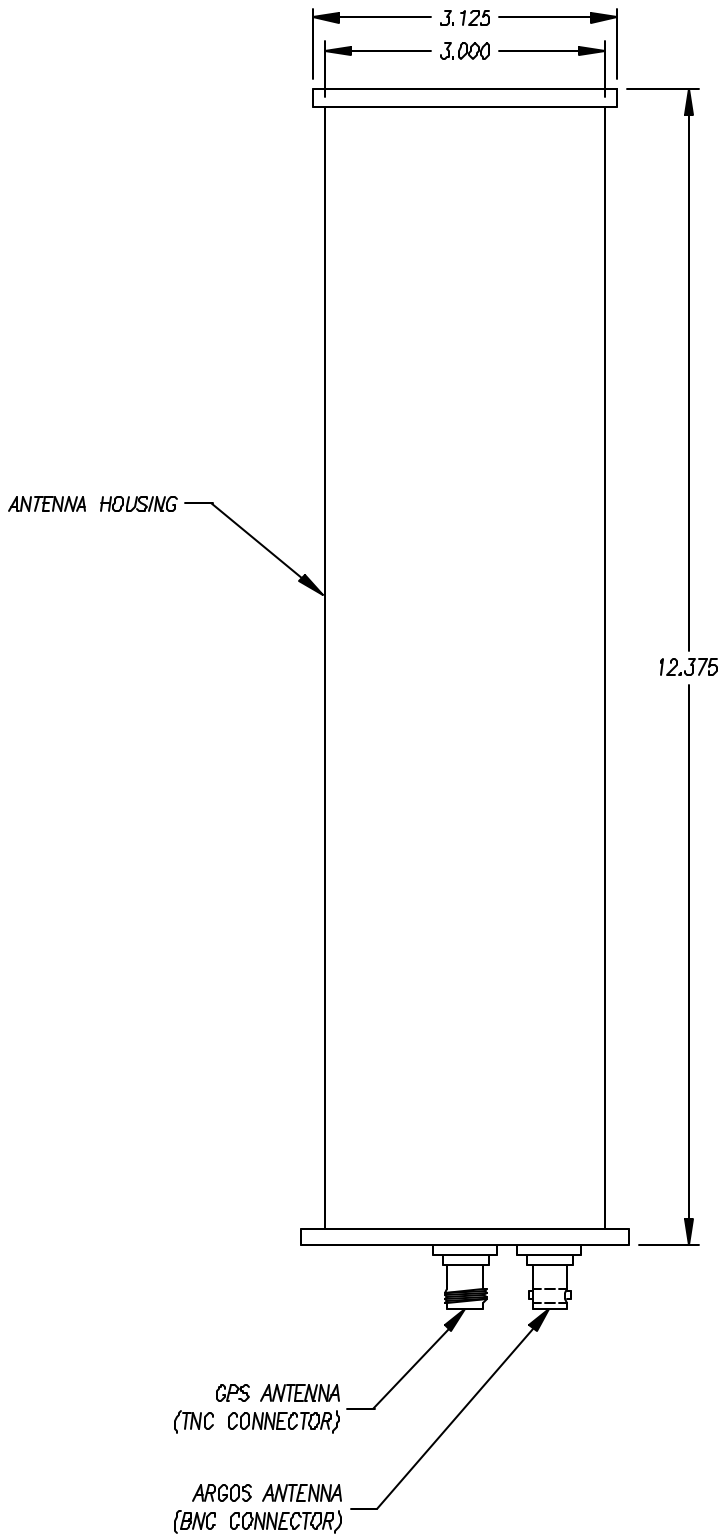

NOTES:

1. ASSEMBLY WEIGHT: 500 g
2. HOUSING: POLYCARBONATE
3. GPS ANTENNA POWER:  
5 Vdc 25ma TYPICAL, 30 ma MAX.  
GPS ANTENNA GAIN: 35 dB

GPS/ARGOS  
ANTENNA