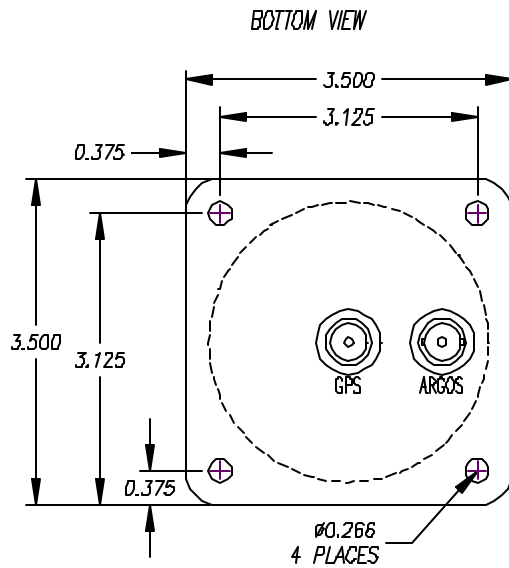

NOTES:

1. ASSEMBLY WEIGHT: 500 g
2. HOUSING: POLYCARBONATE
3. GPS ANTENNA POWER:  
5 Vdc 25ma TYPICAL, 30 ma MAX.  
GPS ANTENNA GAIN: 35 dB

GPS/ARGOS  
ANTENNA